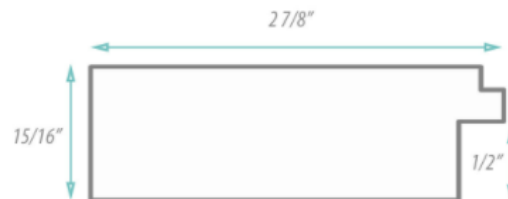

### FEATURES:

- ONE 18X30" HIGH RESOLUTION SILVER PLATE GLASS MIRROR SIZE W/ DECORATIVE FRAME.
- "WALL HUGGER" HANGER FOR MOUNTING INCLUDED.
- STANDARD MOUNTING STYLE IS VERTICAL. FOR HORIZONTAL, PLEASE SPECIFY WHEN ORDERING.
- PACKED IN FOUR WALL (FOLDED DOUBLE WALL) CORRUGATION.
- STYLE: MODERN
- COLOR: WHITE
- FINISH: MATTE

### MIRROR FINISHES:

- FLAT POLISHED EDGE
- BEVELED EDGE

**OVERALL SIZE DIMENSION: 22 1/2" WIDE X 34 1/2" HIGH X 1" DEEP**